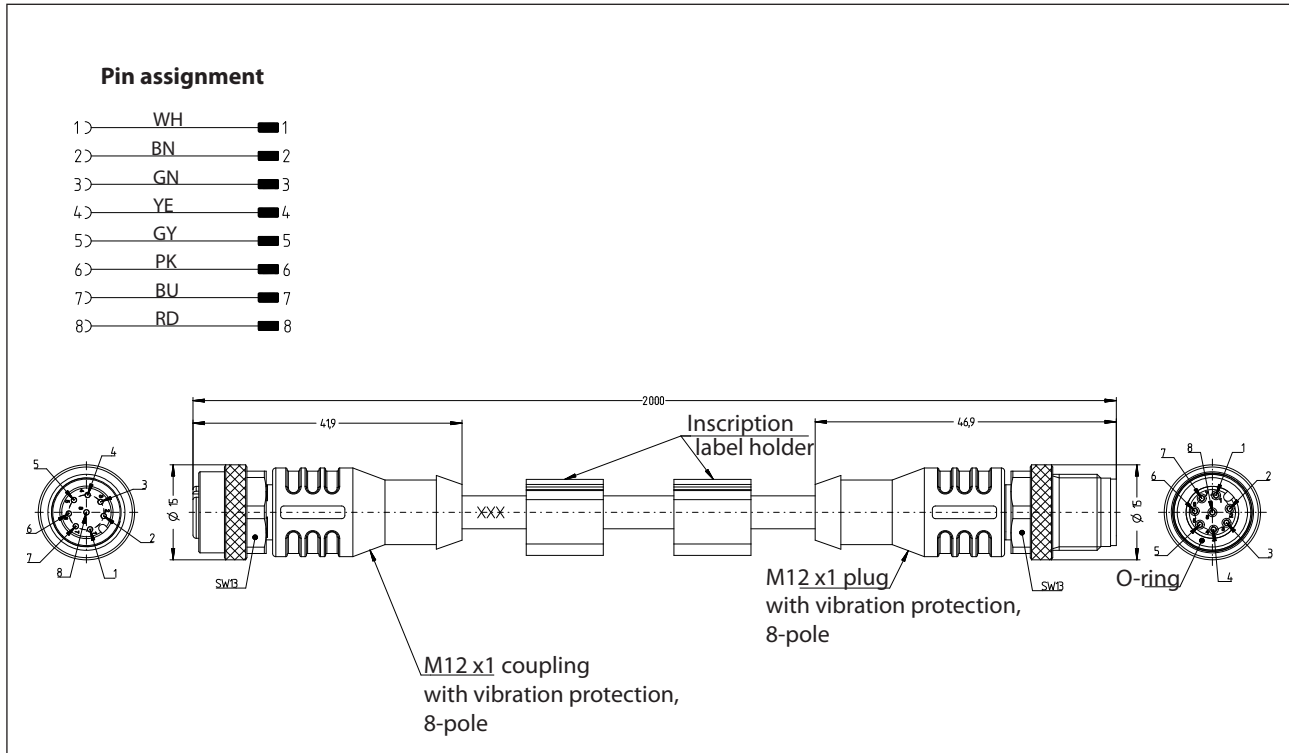

### Connecting pipe

Description **S1W-M12A8/BW-2PU**

Article number **6075689086**

#### Mechanical Data

Connection	M12x1, 8-pole (A-Coded)
Cable	LiF9YH-11YH 8 x 0,25 mm <sup>2</sup> x 2 m +50 mm, outer-jacket PUR UL, black
Overmolding	TPU
Ambient temperature	-30 °C ... +90 °C
Degree of pollution	3
Type of protection	IP68 (only in fully snapped-in position with it's plugs)