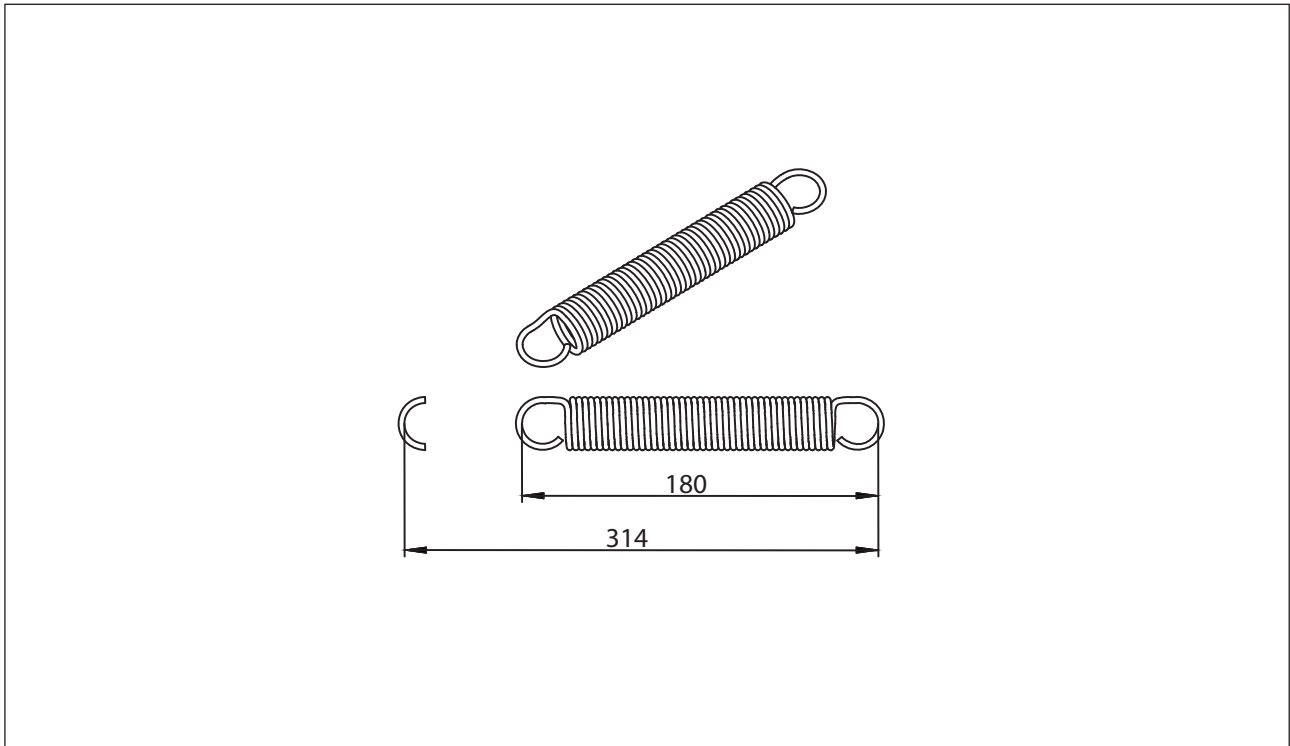

## Rope pull switch

### Accessory rope pull switch

Description **ZUGFEDER 3,2X180**

Article number **3652100332**

#### Mechanical data

Spring force	$F_o$	24 N
	$F_n$	354 N
Spring rate	R	2.466 N/mm
Eyeform	acc. to DIN 2097	
Material	Wire acc. to DIN 2076 – 1.4310	