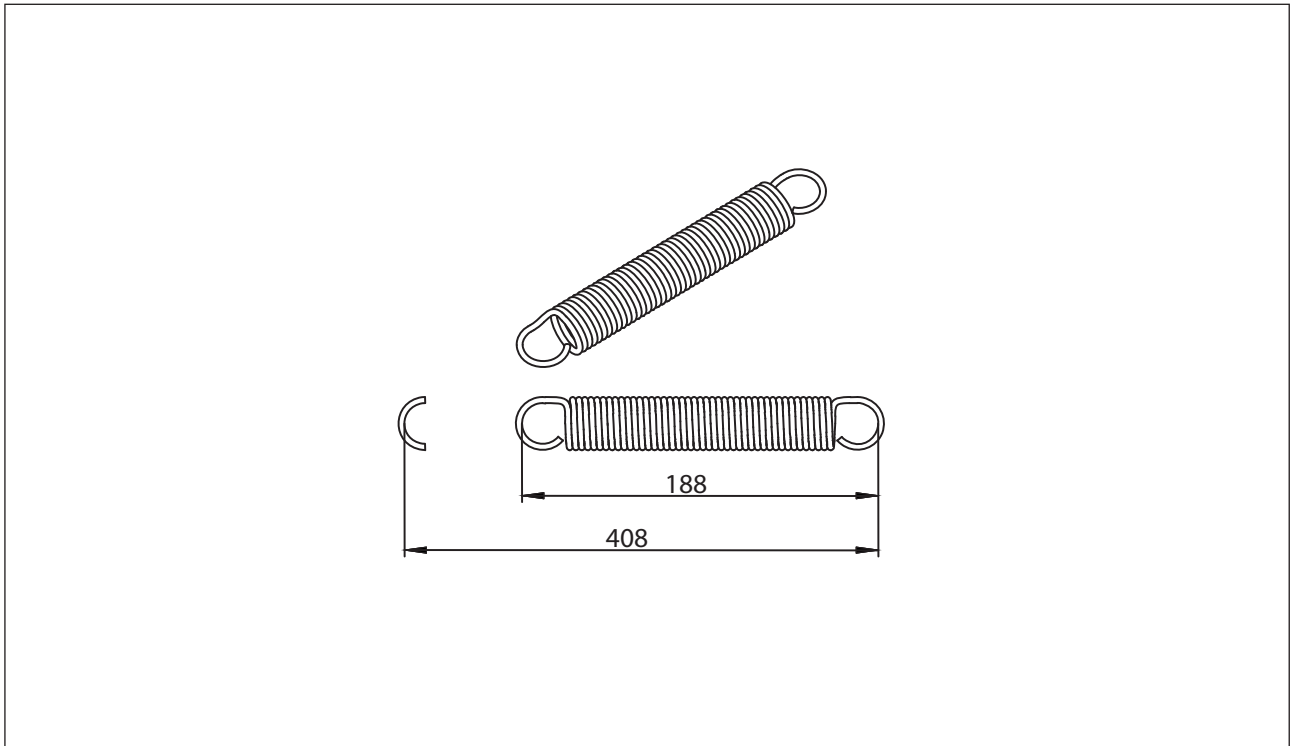

## Rope pull switch

### Accessory rope pull switch

Description **ZUGFEDER 3,2X188**

Article number **3652100331**

#### Mechanical data

Spring force	$F_o$	18 N
	$F_n$	296 N
Spring rate	R	1.263 N/mm
Eyeform		acc. to DIN 2097
Material		Wire acc. to DIN 2076 – 1.4310